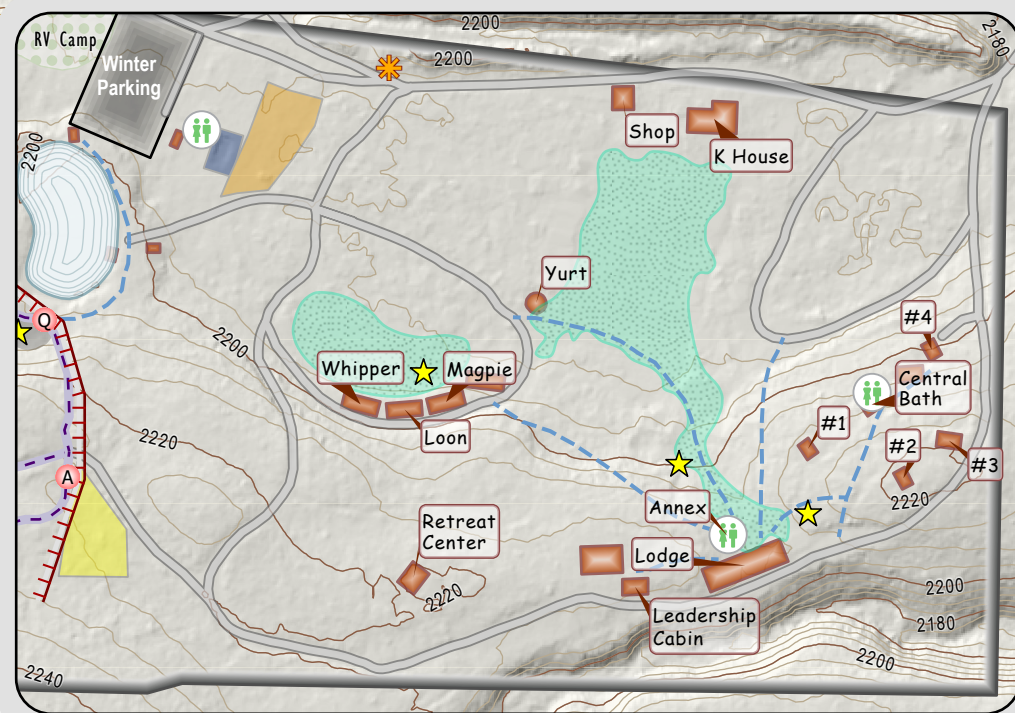

- | | |
|--------------------|-----------------------|
| Amphitheater | Marked Junction |
| Meadow | Bike Corral |
| Camping | Campfire |
| Pool / Bathhouse | Restroom |
| Wrangler's Waldorf | Footpath |
| Play Area | Trails, Non-Motorized |
| Archery | Primary Camp Road |
| Structure | Residential Road |
| Contour 20 ft | |
| Contour 5 ft | |

Camp Koinonia Cle Elum, WA

Edition Dec. 2021